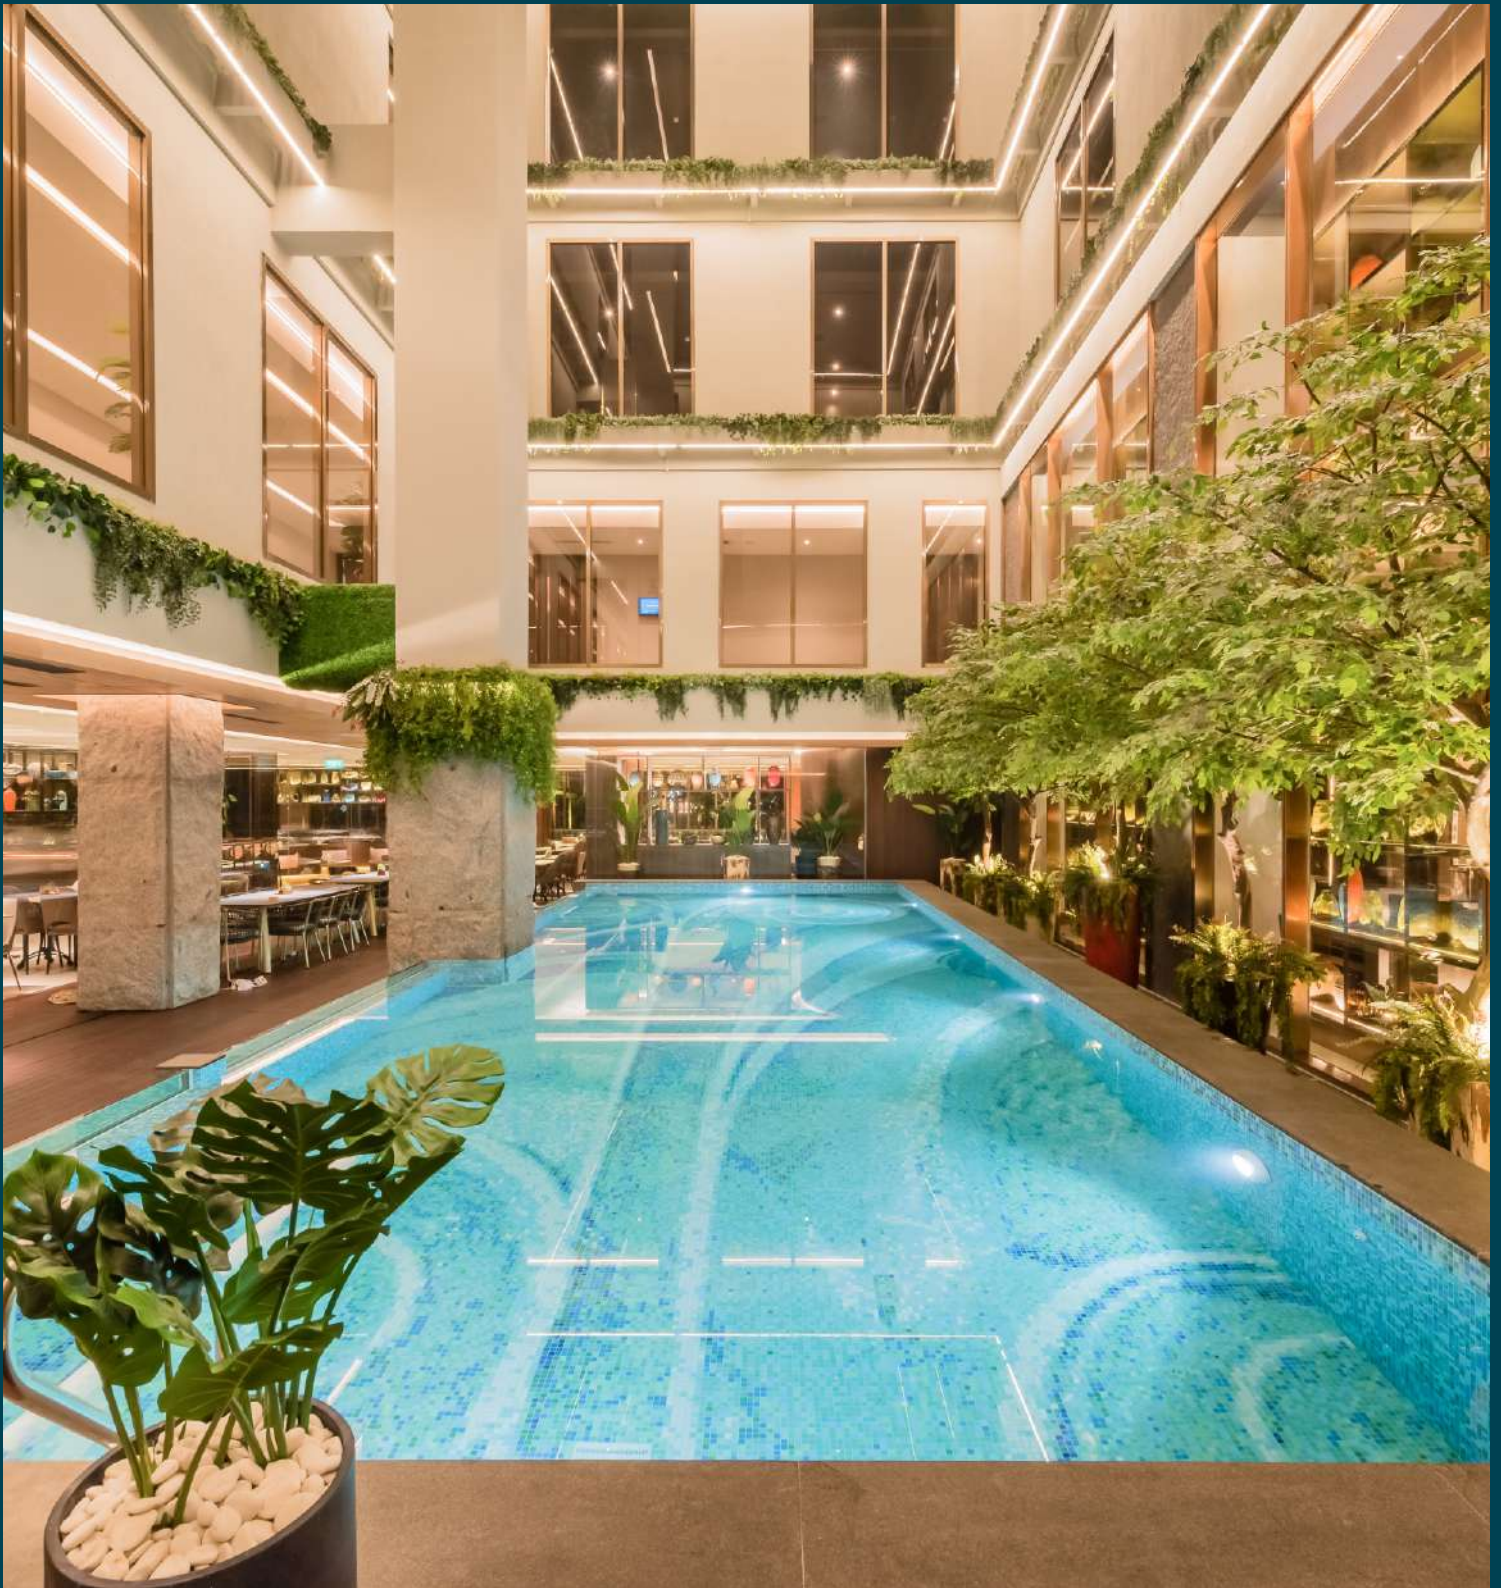

ASHLEY

Tanah Abang

ASHLEY TANAH ABANG

Jl. K.H Wahid Hasyim 220, Tanah Abang. Jakarta 10250

as3.primahotelindonesia.com

021 50848000

info3@primahotelindonesia.com

Ashley Hotel Jakarta

[@ashleyhoteljkt](https://www.instagram.com/ashleyhoteljkt)