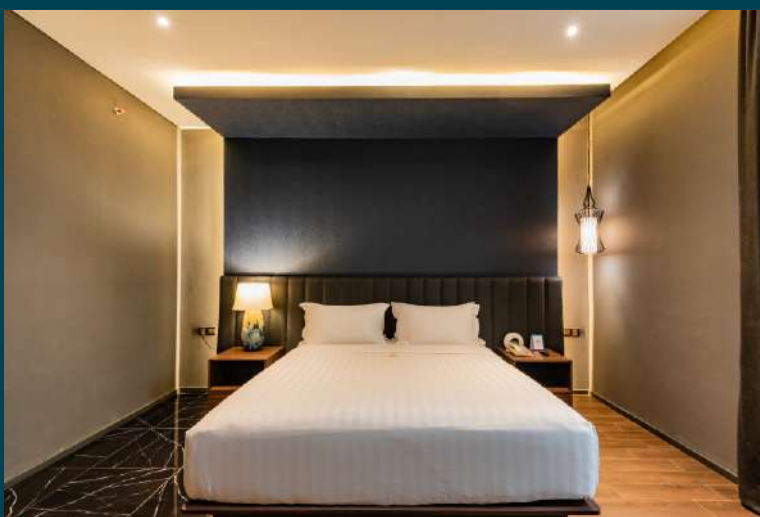

ASHLEY

Tanah Abang

GUEST ROOM

Jl. K.H Wahid Hasyim 220, Tanah Abang. Jakarta 10250

as3.primahotelindonesia.com

021 50848000

info3@primahotelindonesia.com

Ashley Hotel Jakata

[ashleyhoteljkt](https://www.instagram.com/ashleyhoteljkt)